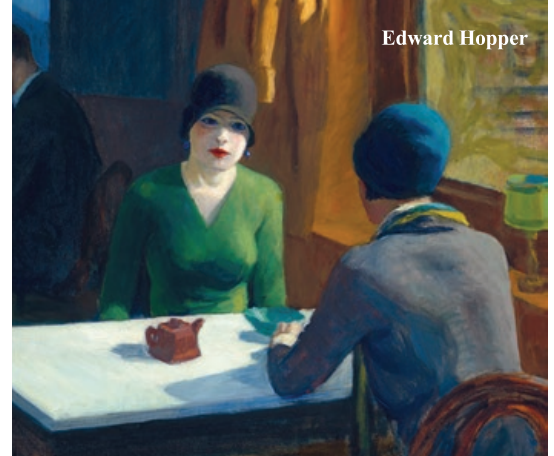

## The Modern Impressionist...

Vibrant, colorful, and crisp sets the palette for this modern color selection composed of warm and cool tints reminiscent of The California Impressionists and Plein Aire painters, along with a few of our favorites that come to mind... Claude Monet, Vincent Van Gogh, and Wayne Thiebaud. These modern high-chroma tints are a great addition to your color range and painters of all spectrums.